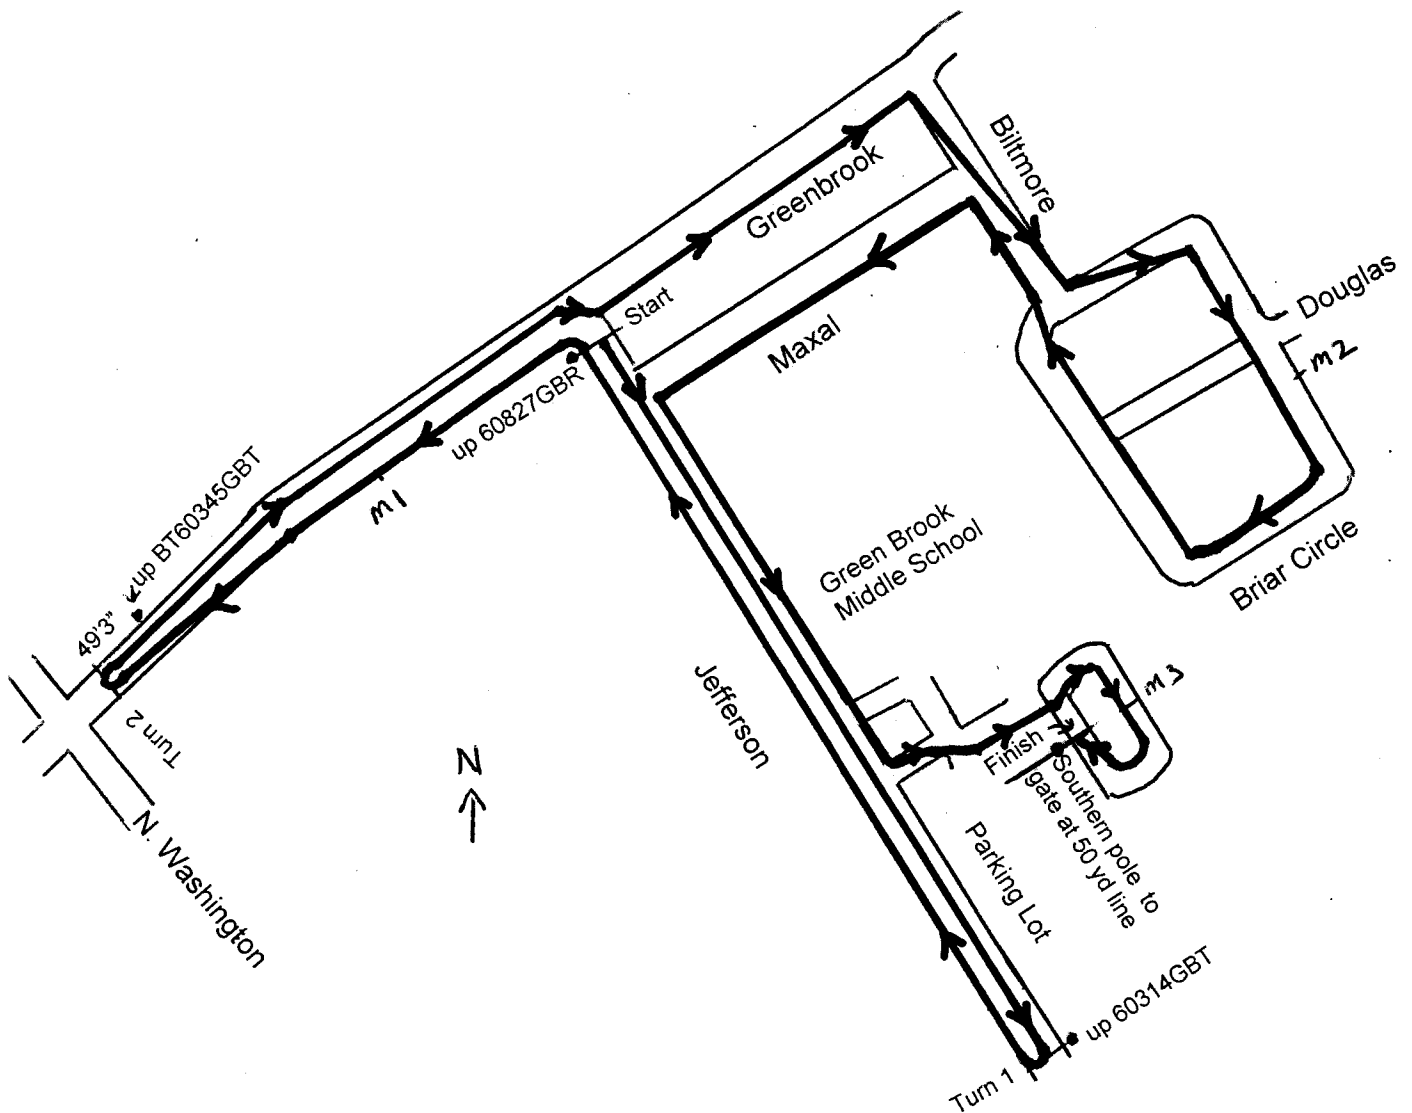

Green Brook Turkey Trot 5K
Green Brook NJ 08812

NJ15546JHP
Effective 11/4/2015 to 12/31/2025

ALL DIRECTIONS ARE GIVEN RELATIVE TO THE RUNNING DIRECTION.

Start: On Jefferson Ave. at utility pole 60827GBR on the west side of road just south of the intersection with Greenbrook.

Turnaround 1: On Jefferson Ave. at utility pole 60314GBT which is just before closed bridge.

Mile 1: On Greenbrook Rd., 2 foot after utility pole BT60338GT on the left.

Turnaround 2: On Greenbrook Rd. 49 feet 3 inches west of utility pole BT60345GBT on the north side of road and at center of house #73 on the south side of road.

Mile 2: On east side of Briar Circle at the trailing edge of garage door to #50 on the left

Mile 3: On east side of Green Brook Middle School Track at 1 foot after 21 yard line.

Finish: On west side of Green Brook Middle School Track at southern pole for gate by 50 yard line.

Course Notes: Runners must stay left of the center line in both directions on Greenbrook Rd. between Jefferson and N. Washington Ave. At Jefferson runners move from the north side of Greenbrook Rd. to the south side of the road running to a right turn onto Biltmore.